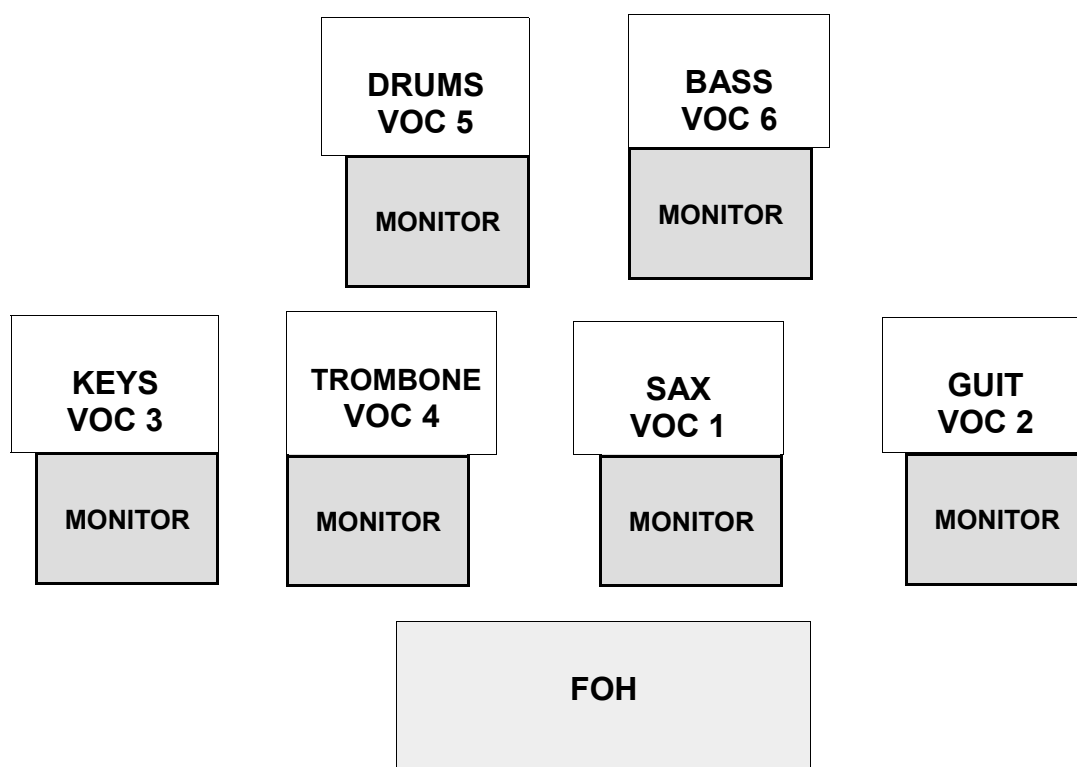

## TECH. RIDER SHRIZZ N MAZE LIVE 2023

1	Bass Drum	MIC	Shure Beta 52A
2	Snare Drum	MIC	Shure Beta 56A
3	Tom high	MIC	Shure Beta 56A
4	Tom low	MIC	Shure Beta 56A
5	Drums Overhead L	MIC	Neumann KM184
6	Drums Overhead R	MIC	Neumann KM184
7	Sampler Roland SPD-SX L	D.I.	
8	Sampler Roland SPD-SX R	D.I.	
9	Bass D.I	D.I.	
10	Bass Mic	MIC	Shure Beta 52A
11	Guitar Amp	MIC	Sennheiser E 906
12	Synthesizer L	D.I.	
13	Synthesizer R	D.I.	
14	Saxophone (wireless)	D.I.	
15	Trombone	MIC	Electro Voice RE20
16	Vocal 1 (Sax) (wireless)	WIRELESS MIC	Shure Beta 58A (WL)
17	Vocal 2 (Guitar)	MIC	Shure Beta 57A
18	Vocal 3 (Keyboards)	MIC	Shure Beta 58A
19	Vocal 4 (Trombone)	MIC	Shure Beta 58A
20	Vocal 5 (Drums)	MIC	Shure Beta 58A
21	Vocal 6 (Bass)	MIC	Shure Beta 58A

## **EQUIPMENT REQUIRED**

<b>1 PA + mixing desk</b>
<b>6 monitor speakers</b>
<b>6 vocal microphones + Stands (1x wireless)</b>
<b>6 drum microphones</b>
<b>4 instrument mics (sax, trombone, guitar amp, bass amp)</b>
<b>6 D.I. Boxes</b>
<b>1 drum set consisting of</b>
• <b>bass drum</b>
• <b>bass drum pedal</b>
• <b>snare drum</b>
• <b>2 toms</b>
• <b>hi-hat</b>
• <b>ride cymbal</b>
• <b>crash cymbal</b>
• <b>drum seat</b>
<b>1 bass amplifier</b>
<b>1 guitar amplifier (preferably VOX AC-30)</b>
<b>1 keyboard stand</b>
<b>1 keyboard seat</b>